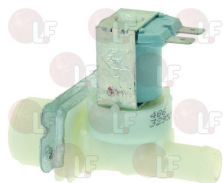

MBM RTFOC00203

Suitable for:

MBM

3120512 SOLENOID VALVE 351 24V \varnothing 14 mm
solenoid valve 180° - 24V 50Hz - max 90°C
3/4" inlet - \varnothing 14 mm outlet

MBM

Suitable for:

3120399 1-WAY WATER SOLENOID VALVE 180°-12V
inlet 3/4" - outlet \varnothing 10.5 mm
max temperature 90°C
operating pressure from 0.2 to 10 bar