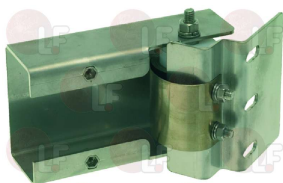

MBM 926009

3250156 SPRING FOR HOOD LIFTING $\varnothing$ 30x510 mm
for CLEAN 10/12/14/100-E100÷E140

MBM 926007

3250054 SPRING KIT FOR DOOR LIFTING
dimensions 117x65 mm.
for CLEAN 160/220/270/271/361/471