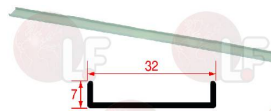

MBM 437088

3786037 DOOR GASKET 567x32 mm
profile dimensions 32x7 mm
for Dishwasher (ELETTROBAR) E50 - E51