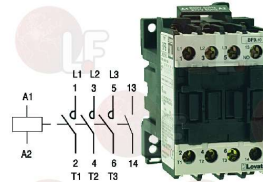

3446561 CONTACTOR LOVATO BF0910A

coil 9A 230V 50/60Hz 4.2Kw
3 normally open contacts
1 normally open auxiliary contact
for Dishwasher (ADLER) DS400 - DS410 - DS600
for Dishwasher (WHIRLPOOL) F650
for Glasswasher/Cupwasher (WHIRLPOOL) F400 - F410