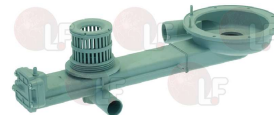

MBM 130148

3122445 PUMP HOUSING WITH FILTER
 for Dishwasher (ELETTROBAR) RIVER54

MBM 111029

Suitable for:

3122838 PUMP IMPELLER \varnothing 62 mm
for Glasswasher/Cupwasher (COLGED) BETA35

MBM 124033

MBM

Suitable for: