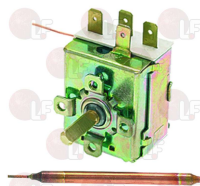

MBM 927057

3444004 THERMOSTAT TR2 0-90°C
D-shaped pin $\varnothing$ 6x4.6 mm
capillary 1500 mm - 15A 250V
bulb $\varnothing$ 6.5x95 mm
for Dishwasher (BONNET) INO36
for Dishwasher (COMENDA) F20 - F45 - LF320
for Dishwasher (LINEA BLANCA) LC-1500 - LC-1700
LC-2000 - LC-2300 - LC-2300TR - LC-2600
LC-2800
for Dishwasher (SAMMIC)
for Dishwasher (THIRODE) VSL450
for Dishwasher conveyor type (COMENDA) - Series AC
Series ACR - Series ACS - Series S - Series SNL
for Dishwasher hood type (LINEA BLANCA) LC-3500
LC-4000
for Glasswasher/Cupwasher (COMENDA) B11T