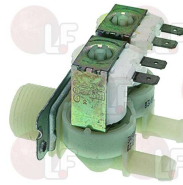

MBM LF-3120530

3120007 SOLENOID VALVE 349 220/240V $\varnothing$ 10 mm
solenoid valve 180° - 220/240V 50/60Hz - max 90°C
inlet 3/4" - dual outlet $\varnothing$ 10 mm