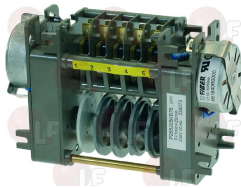

MBM 238046.AG

3322262 TIMER 5 CAMS
1st cycle 72"
2nd cycle 20"
230V 50Hz
for Dishwasher (COLGED) 54