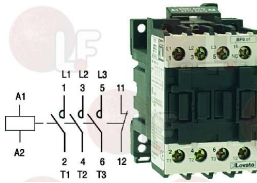

1 cut-off contact
coil 230V 50/60Hz

MBM 229029

Remote control switches

3446562 CONTACTOR LOVATO BF0901A

coil 9A 230V 50/60Hz 4.2Kw
3 normally open contacts
1 normally closed auxiliary contact

MBM RTCU600371