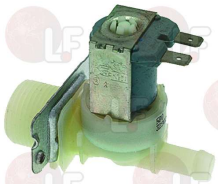

MBM RTFOC00022

3120505 SOLENOID VALVE 329 24V $\varnothing$ 10 mm
solenoid valve 180° - 24V 50Hz - max 90°C
inlet 3/4" - outlet $\varnothing$ 10 mm