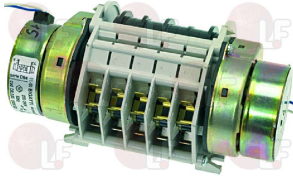

Timers

3322615 PROGRAMMER D94 5 CAMS
2 motors: 220/240V 50/60HZ
for Pan/utensilwashing machines (COLGED) LP101
LP105 - LP201 - LP301
for Pan/utensilwashing machines (ELETTROBAR) U132
U61 - U61H - U70