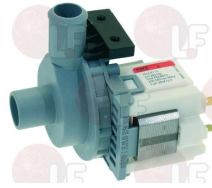

MBM 929114

Suitable for:

MBM

3122836 DRAIN PUMP 100W 220/240V 50HZ
inlet internal \varnothing 35 mm outlet internal \varnothing 23 mm
for Dishwasher hood type (ELETTROBAR) E100 - E110

MBM 926103

3122823 DRAIN PUMP 230V 50Hz
for Glasswasher/Cupwasher (ELETTROBAR) RIVER40