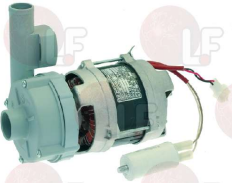

MBM 130108

3122830 ELECTRO-PUMP LGBX3 SX 0.26KW 230V50HZ
inlet external $\varnothing$ 33 mm
outlet external $\varnothing$ 27 mm
for Glasswasher/Cupwasher (ELETTROBAR) RIVER40