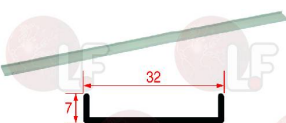

MBM 437081

6437052 DOOR GASKET 585 mm
profile dimensions 32x7 mm