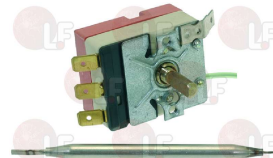

Suitable for:

MBM

Suitable for:

Thermostats

3444604 SET TEMPERATURE THERMOSTAT F/TANK 53°C
preset temperature
covered capillary 600 mm
button bulb $\varnothing$ 14x31 mm
16A 250V
for Dishwasher (ELETTOBAR) E50 - E51 - E52 - E55
510F
for Dishwasher (MODULAR) OPT50
for Glasswasher/Cupwasher (ELETTOBAR) E45 - E46
for Glasswasher/Cupwasher (MODULAR) OPT40

MBM 236023

MBM 236042

3444719 SINGLE-PHASE THERMOSTAT 30-85°C
covered capillary 850 mm
bulb $\varnothing$ 6x94 mm
D-shaped pin $\varnothing$ 6x4.6 mm
for Glasswasher/Cupwasher (ELETTOBAR) CLEAN3

MBM 236046

3444014 SINGLE-PHASE THERMOSTAT 30-90°C
capillary 1250 mm
bulb $\varnothing$ 6x110 mm
16A 250V
for Dishwasher (ZANUSSI) LS50 - LS500 - LS52
LS75 - LS96
for Dishwasher hood type (ZANUSSI) LS1080 - LS720
LS860

MBM RTBF800364

3744106 SINGLE-PHASE THERMOSTAT 90°-110°C
covered capillary 1600 mm
bulb $\varnothing$ 6x80 mm
for Dishwasher (MBM) LS50

MBM 927057

3444004 THERMOSTAT TR2 0-90°C
D-shaped pin $\varnothing$ 6x4.6 mm
capillary 1500 mm - 15A 250V
bulb $\varnothing$ 6.5x95 mm
for Dishwasher (BONNET) INO36
for Dishwasher (COMENDA) F20 - F45 - LF320
for Dishwasher (LINEA BLANCA) LC-1500 - LC-1700
LC-2000 - LC-2300 - LC-2300TR - LC-2600
LC-2800
for Dishwasher (SAMMIC)
for Dishwasher (THIRODE) VSL450
for Dishwasher conveyor type (COMENDA) - Series AC
Series ACR - Series ACS - Series S - Series SNL
for Dishwasher hood type (LINEA BLANCA) LC-3500
LC-4000
for Glasswasher/Cupwasher (COMENDA) B11T

MBM 929044