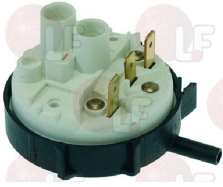

Suitable for:

3320233 PRESSURE SWITCH 170/140 mm
for Glasswasher/Cupwasher (ELETTROBAR) CLEAN3