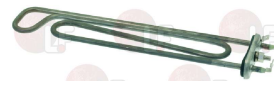

3355608 HEAT. ELEM. F/BOILER 2600/2850W 230/240V

immersed length 275 mm
width 50 mm
flange 70x25 mm
complete with gasket (3355609)
for Dishwasher (ELETTROBAR) 11 - 35 - 50
for Glasswasher/Cupwasher (COLGED) BETA240
for Glasswasher/Cupwasher (ELETTROBAR) 400F