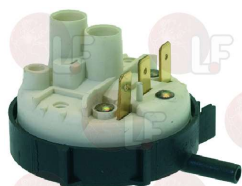

3320232 PRESSURE SWITCH 115/15 mm