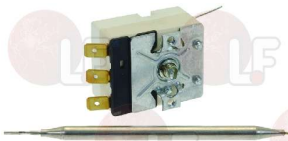

MBM 236046

3444014 SINGLE-PHASE THERMOSTAT 30-90°C
capillary 1250 mm
bulb $\varnothing$ 6x110 mm
16A 250V
for Dishwasher (ZANUSSI) LS50 - LS500 - LS52
LS75 - LS96
for Dishwasher hood type (ZANUSSI) LS1080 - LS720
LS860

MBM RTBF800364

3744106 SINGLE-PHASE THERMOSTAT 90°-110°C
covered capillary 1600 mm
bulb $\varnothing$ 6x80 mm
for Dishwasher (MBM) LS50