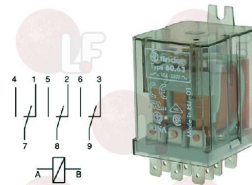

MBM RTFOC00144

3351605 RELAY 60.63 10A 230V 50/60Hz
3 switching contacts
for CIMBALI JUNIOR