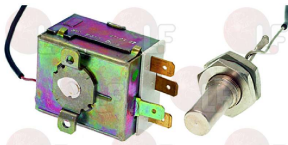

Suitable for:

MBM

Suitable for:

Thermostats

3444604 SET TEMPERATURE THERMOSTAT F/TANK 53°C
preset temperature
covered capillary 600 mm
button bulb $\varnothing$ 14x31 mm
16A 250V
for Dishwasher (ELETTOBAR) E50 - E51 - E52 - E55
510F
for Dishwasher (MODULAR) OPT50
for Glasswasher/Cupwasher (ELETTOBAR) E45 - E46
for Glasswasher/Cupwasher (MODULAR) OPT40

MBM 236023

MBM 236042

3444719 SINGLE-PHASE THERMOSTAT 30-85°C
covered capillary 850 mm
bulb $\varnothing$ 6x94 mm
D-shaped pin $\varnothing$ 6x4.6 mm
for Glasswasher/Cupwasher (ELETTOBAR) CLEAN3