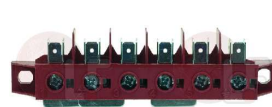

3247011 6-POLE TERMINAL BLOCK FV122 40A 600V

for cable max 6 mm²
operating temperature 150°C
nominal voltage 450 V