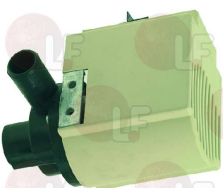

MBM 121053

3122822 DRAIN PUMP 100 W 220/240V 50HZ
inlet internal $\varnothing$ 30 mm outlet internal $\varnothing$ 23 mm
for Glasswasher/Cupwasher (ELETTROBAR) 44F - 440F