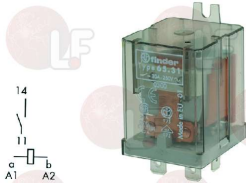

Suitable for:

Suitable for:

3351602 RELAY 65.31 30A 250V

1 cut-off contact
coil 230V 50/60Hz