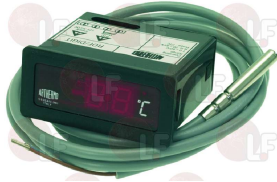

Telethermometers

3441049 ELECTRONIC THERMOMETER 0-60°C

power supply 12V AC-DC
complete with probe type NTC
mounting hole 58x25 mm
for Dishwasher conveyor type (ELETTOBAR) CLEAN161
CLEAN221 - CLEAN271 - CLEAN272 - CLEAN362
for Dishwasher hood type (COLGED) L64