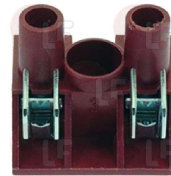

MBM 927333

Terminal blocks

3247025 12-POLE BRASS TERMINAL BLOCK

for cable max 2.5 mm²
operating temperature 150°C
nominal voltage 450V

MBM RTBF900045

3247018 2-POLE TERMINAL BLOCK FV77 20A 600V

for cable max 4 mm²
operating temperature 150°C
nominal voltage 450 V