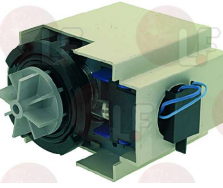

Suitable for:

3320233 PRESSURE SWITCH 170/140 mm
for Glasswasher/Cupwasher (ELETTROBAR) CLEAN3

MBM 224007

Suitable for:

3320234 PRESSURE SWITCH 208/178 mm

MBM 224009

Pumps

3122828 DRAIN PUMP GRE 220V 50Hz
for Glasswasher/Cupwasher (ELETTROBAR) CLEAN3