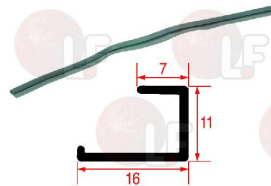

6437058 DOOR GASKET
profile dimensions 16x11 mm
for Glasswasher/Cupwasher (ELETTROBAR) E40 - 40F 400

MBM 437058

3786035 DOOR GASKET 1370 mm
profile dimensions 13x11 mm
for Dishwasher (COLGED) GS55 - GS57
for Dishwasher (ELETTROBAR) RIVER50 - RIVER50D RIVER61
for Glasswasher/Cupwasher (ELETTROBAR) RIVER48