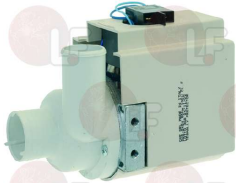

MBM 929114

Suitable for:

MBM

3122836 DRAIN PUMP 100W 220/240V 50HZ
inlet internal \varnothing 35 mm outlet internal \varnothing 23 mm
for Dishwasher hood type (ELETTROBAR) E100 - E110

MBM 926103

3122823 DRAIN PUMP 230V 50Hz
for Glasswasher/Cupwasher (ELETTROBAR) RIVER40