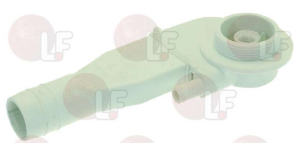

MBM 990087

3743798 TOP ARM COMPLETE FITTING
for Dishwasher conveyor type (COLGED) GL80

MBM 75144

MBM 75169

3743274 UPPER MIDDLE DUCT
for Dishwasher (ELETTOBAR) E55

MBM 115129

3243970 WASH ARM CAP
ø 16 mm

MBM 926172