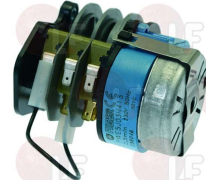

MBM 929158

3322609 TIMER PWE5 3 CAMS
without shaft
previous model 600/636/5200
for Dishwasher (COLGED) STEEL 41
for Dishwasher (ELETTROBAR) S651 - S653 - S655
for Glasswasher/Cupwasher (ELETTROBAR) E35 - S621
S623 - S624 - S626 - S631 - S633 - S634 - S636
11F - 11FD - 11R - 11RD
for Glasswasher/Cupwasher (ZANUSSI) CRYSTAL11
CRYSTAL22 - LTB11 - LTB12 - LTB22